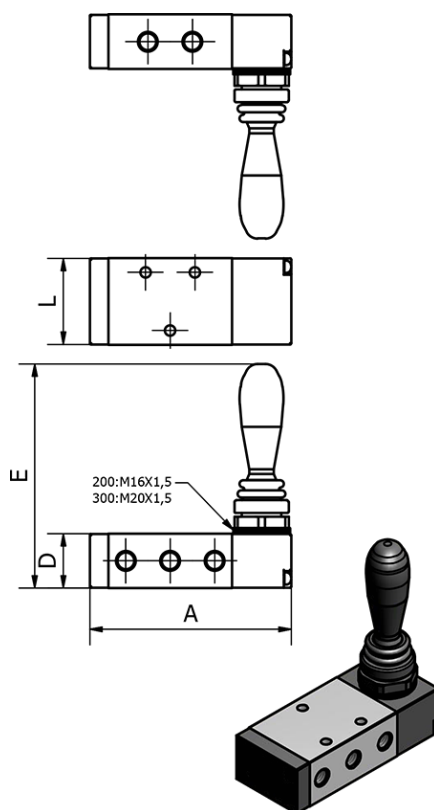

Data Sheet

Article number: 584HA21008G

Description: Hand lever valve, type 4HA210-08-G
port 10 - 5/2,

Measures

A	= 81.5
D	= 22
E	= 90
L	= 35
Port	= G1/4"
Port exit	= G1/8"
Port supply and blowdown	= G1/4"